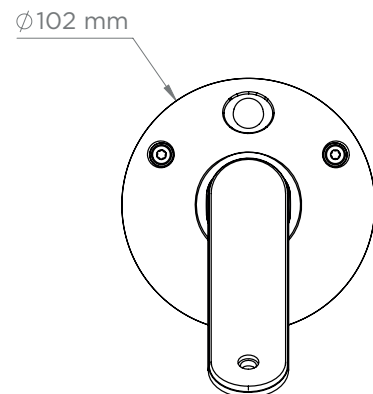

# SIB EVO WALL MOUNT

### Key points

- Black High Gloss finish
- Adjustable wall mount horizontally and vertically
- Grap to tidy and hide wires
- Available in 5.1 and 5.1.2 packs (x2)
- Sold separately, optional

Reference	Sib Evo Wall Mount
Article code	EACCKIMO11
Pack size (LxPxH)	18 x 12 x 7cm
Net weight	0.10kg