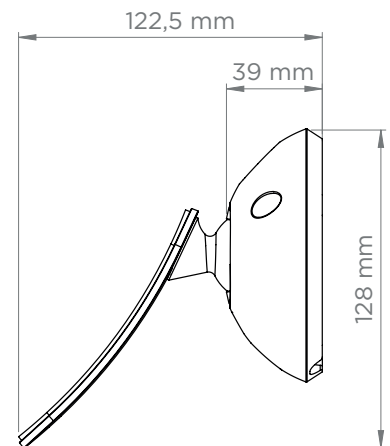

# SIB EVO WALL MOUNT

### Key points

- Black High Gloss finish
- Adjustable wall mount horizontally and vertically
- Grap to tidy and hide wires
- Available in 5.1 and 5.1.2 packs (x2)
- Sold separately, optional

Reference	Sib Evo Wall Mount
Article code	EACCKIMO11
Pack size (LxPxH)	18 x 12 x 7cm
Net weight	0.10kg