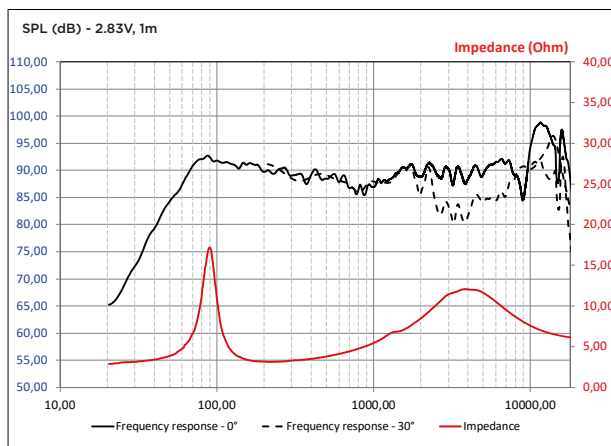

AUDITOR ACX 165 S

Technical Sheet

6.5" Woofer

- PP membrane, natural sound
- Inverted dome Mylar tweeter
- Compact dimensions, easy to install

SPECIFICATIONS

Nominal power	70W
Maximum power	140W
Sensitivity	93dB
Nom. impedance	4 Ω
Frequency response	60Hz-21kHz
Cone	Polypropylene
Surround	Butyl
VC diameter	25mm 1"
Net weight	750g

FREQUENCY RESPONSE/IMPEDANCE

PARAMETERS

Rdc	2.9 Ω
Fs	90Hz
Mms	14g
Cms	0.23mm/N
Vas	5.8 l
Qts	1
Qes	1.3
Qms	7
Bxl	4.3 N/A
Sd	137cm

MECHANICAL DRAWING