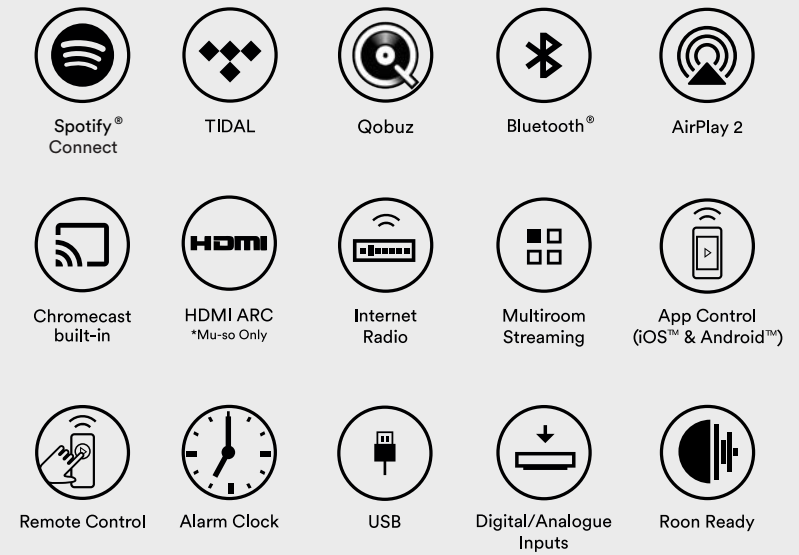

Listen to more music
than ever before

Superlative build quality and beautiful design; built-to-last from burnished aluminium with illuminated accents and woven speaker grille.

Your favourite music services built-in. Direct streaming from Spotify Connect, TIDAL, Qobuz & internet radio. And, you can transform your TV sound with a simple HDMI connection, too.