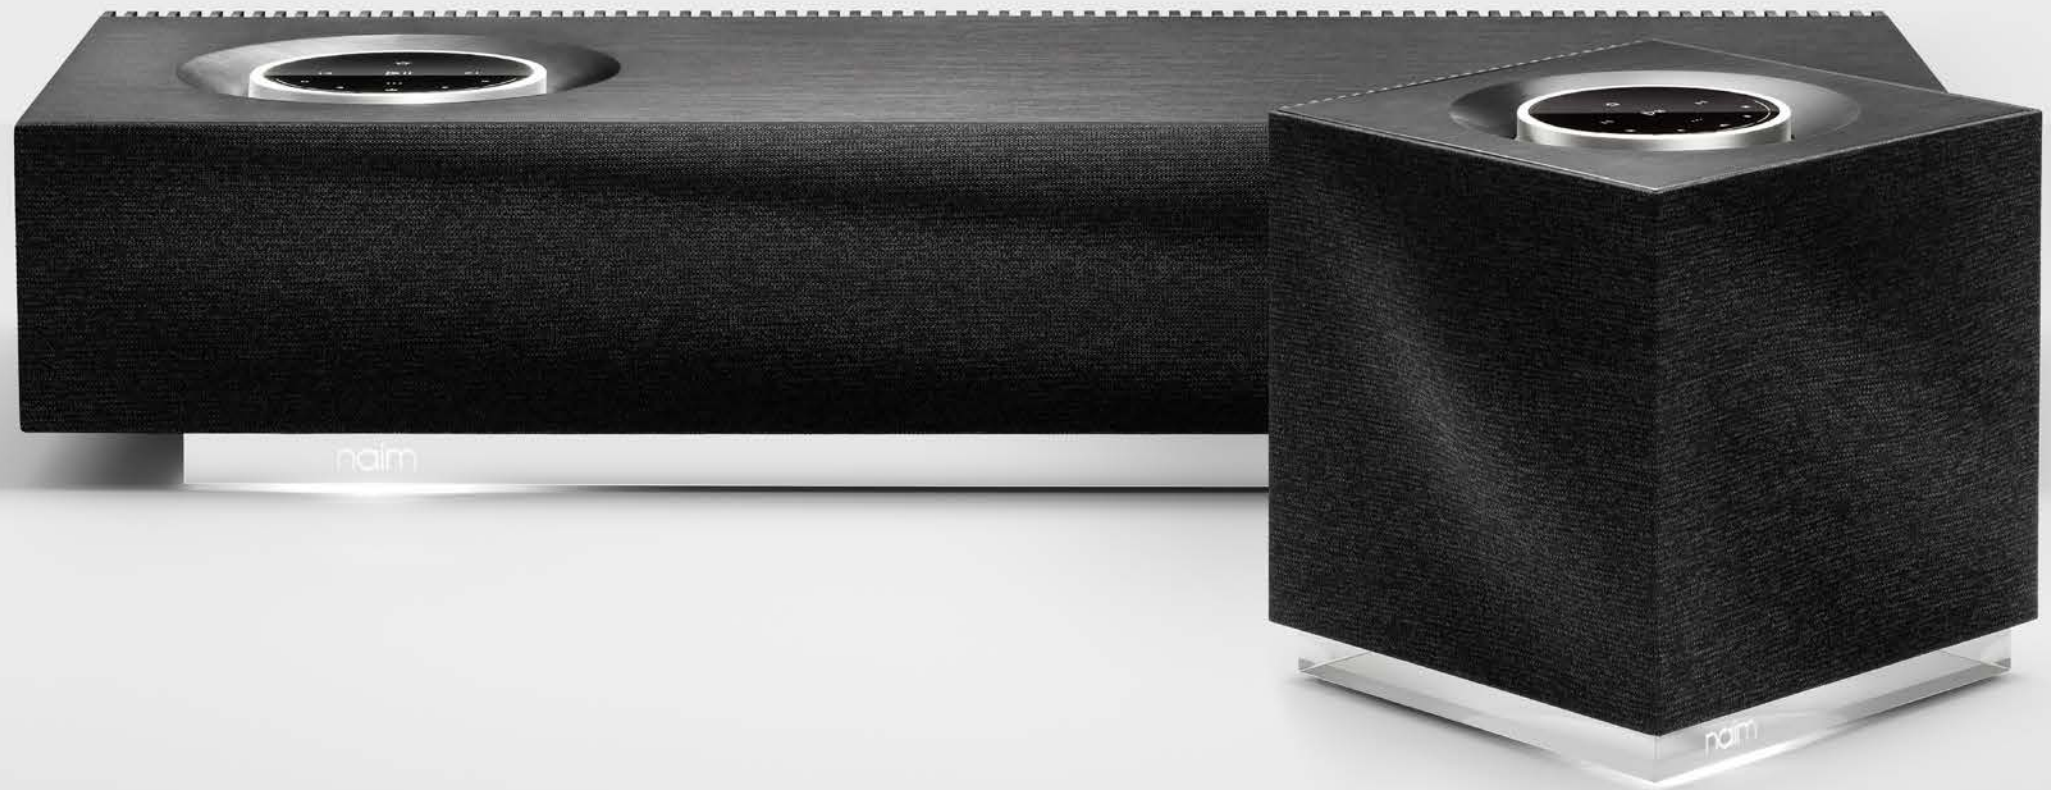

# Mu-so 2nd Generation

The wireless speaker system that  
excels with music and TV

## Exceptional wireless speaker systems

Upgrade to a better-class experience of the music, radio, podcasts and TV you love, with the award-winning Mu-so 2nd Generation family of wireless speaker systems. Authentic audio expertise combines with the latest music-streaming tech, exquisite build quality, delightful usability and a striking design that suits both classic and contemporary interiors.

Choose from the mighty Mu-so 2nd Generation or the more compact Mu-so Qb 2nd Generation. Both sound excellent on their own or awesome in a multiroom music set-up – all with easy App control. Change up the look of your Mu-so with our range of special edition finishes and grille colour options.

Listen to more music  
than ever before

Superlative build quality and beautiful design; built-to-last from burnished aluminium with illuminated accents and woven speaker grille.

Your favourite music services built-in. Direct streaming from Spotify Connect, TIDAL, Qobuz & internet radio. And, you can transform your TV sound with a simple HDMI connection, too.