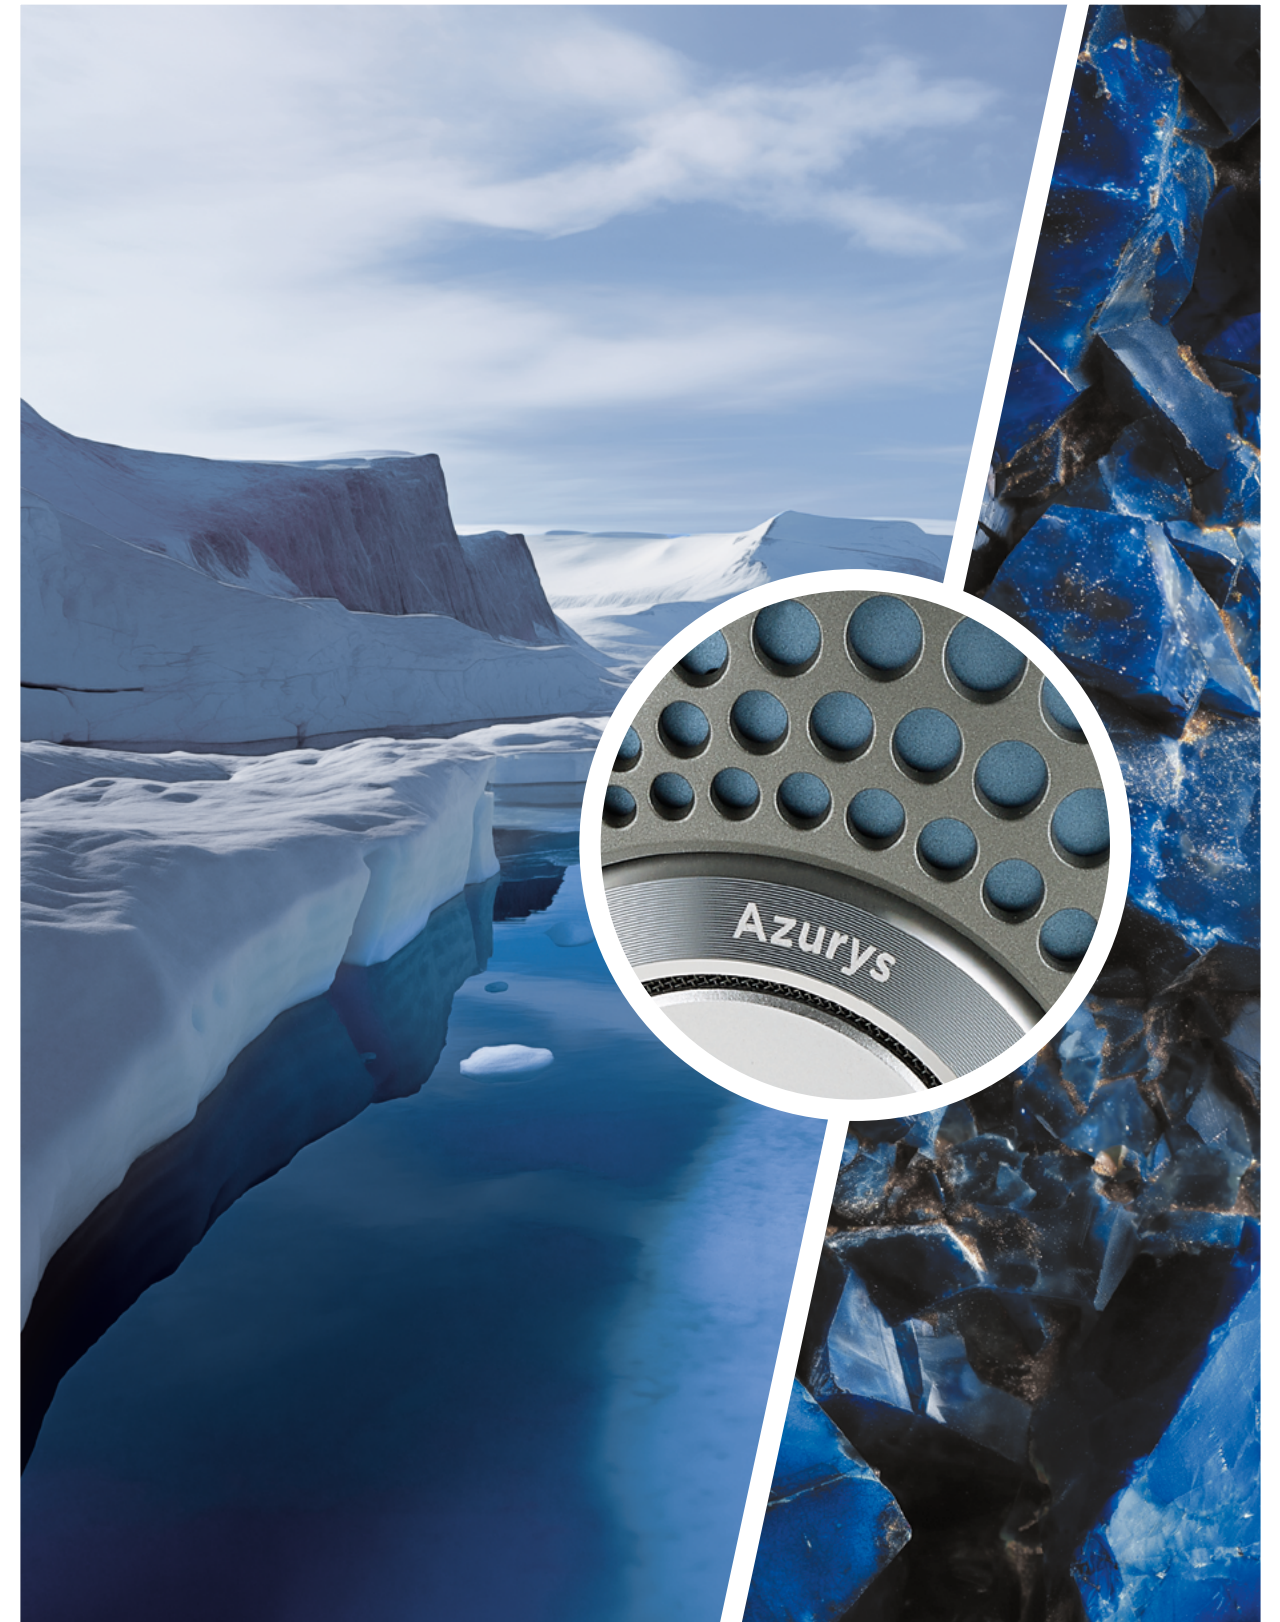

Real leather

Metallic finish

Light magnesium yoke

Woven textile

Solid aluminium

Knitted carrying case

AZURYS

Over-ear closed-back headphones