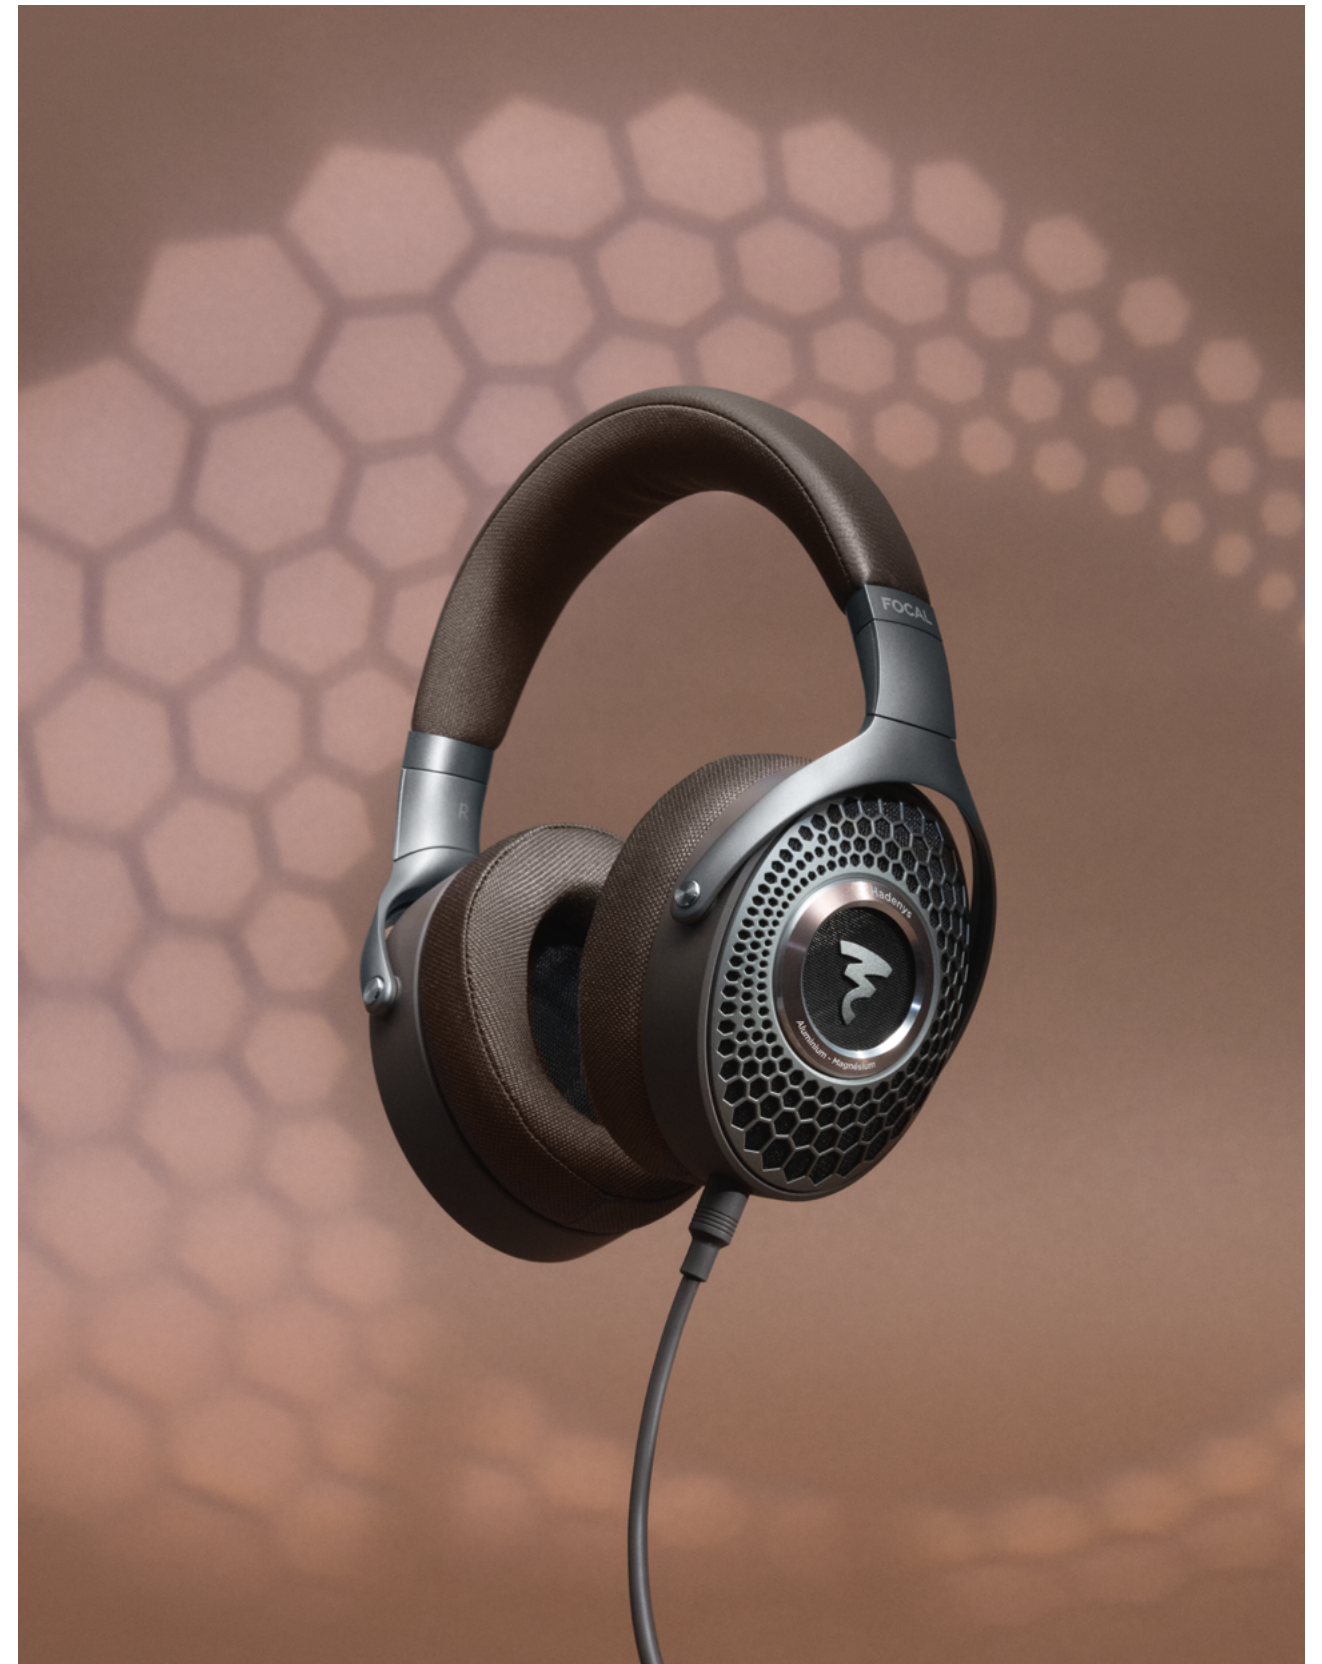

04.

HADENYS

From the origins of sound

Passive open-back headphones, Hadenys are known for their exceptional aesthetics, performance, and rich nuances. They incorporate sophisticated materials such as genuine leather, magnesium and aluminium that guarantee lightness, robustness, comfort and a great fit. Equipped with Focal's patented 'M'-shaped dome speaker drivers, they reproduce a warm and dynamic sound, for pure listening at home.