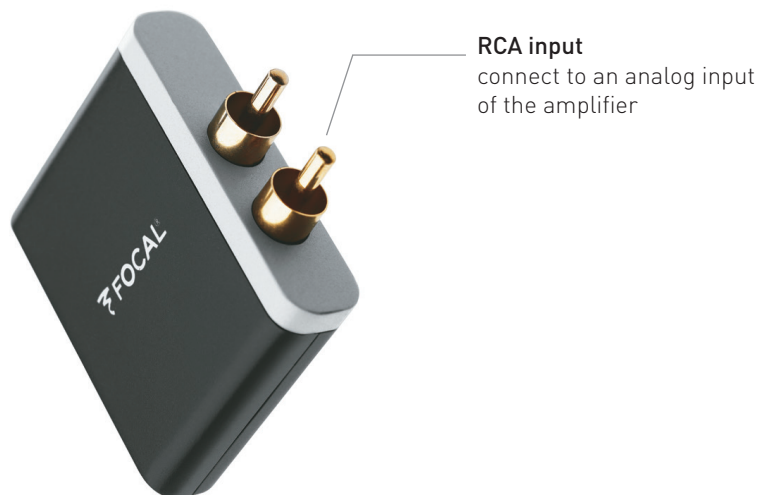

UNIVERSAL WIRELESS RECEIVER - APTX

Specification sheet

The Universal Wireless Receiver enables wireless connection of all your Bluetooth-compatible devices to your amplifier or multimedia system. More freedom for your mobile devices without impairing audio reproduction quality. The apt-X codec achieves a 4:1 compression ratio, allowing for near-CD quality listening.

Key points

- Wireless transmission with near-CD quality
- Compatible with all smartphones and tablet PCs equipped with Bluetooth technology
- No dongle required for the mobile device
- Easy to install and use
- Audio-visual use: low latency
- Range of approximately 10 meters without obstacles
- RCA extension cable supplied – compatible with all amplifiers equipped with stereo RCA input.

	Universal Wireless Receiver
Range	10m (line of sight)
Codec	aptX
Compression Ratio	4:1
Resolution and Sampling Rate	16 bits - 44,1kHz
Frequency response	10Hz to 22kHz
Algorithmic Delay	<1,89ms @ Fs 48KHz
Maximum emission power	3.74dBm/2.37mW
Frequency Range	2402 MHz to 2480 MHz
Dimensions	60x56x14mm
Weight	0.044lb (22g)